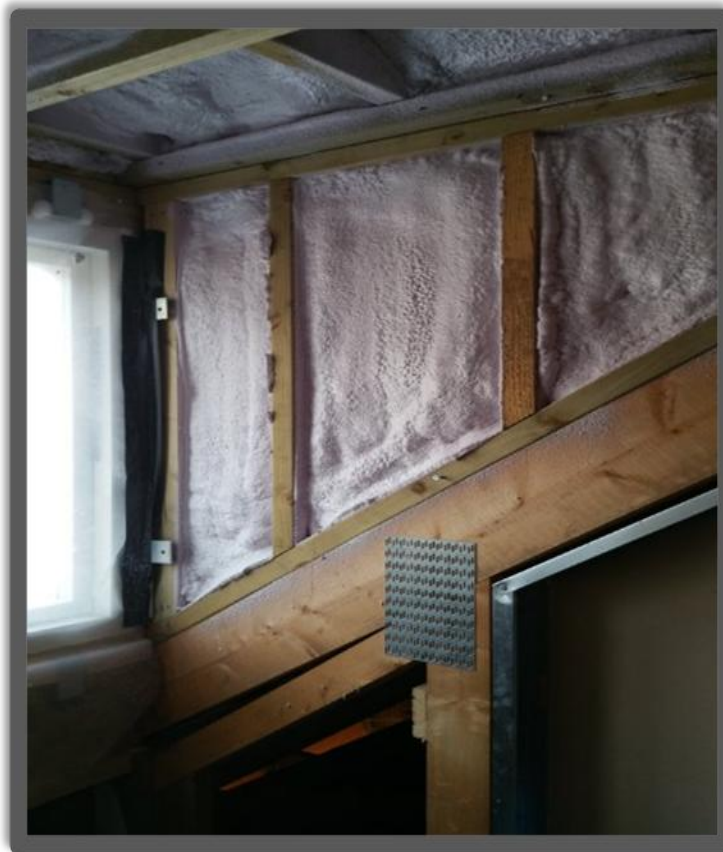

Dorma Roofs

The roof and cheeks of a dorma, sprayed with BASF walltite.

MPI Ltd 01942 811839

E mail : mpinsulations@btconnect.com

Web <http://www.mpinsulations.co.uk>